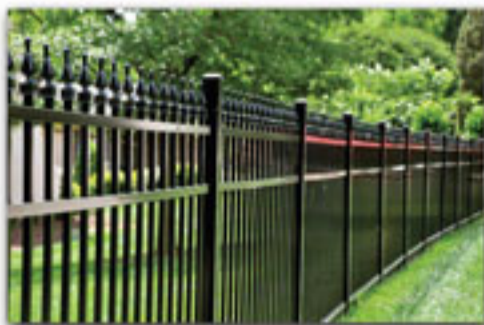

Decorative Accents

Good Neighbor Fences carries several decorative accents

- Triad, Victorian and Quad Picket Finials
- Butterfly and Estate Scrolls
- Decorative Accent Rings
- Post Caps Offered in Standard Flat and 2" Diameter Ball

All Good Neighbor Fences Sections, Posts and Gates are Proudly Made In The USA with American Materials.