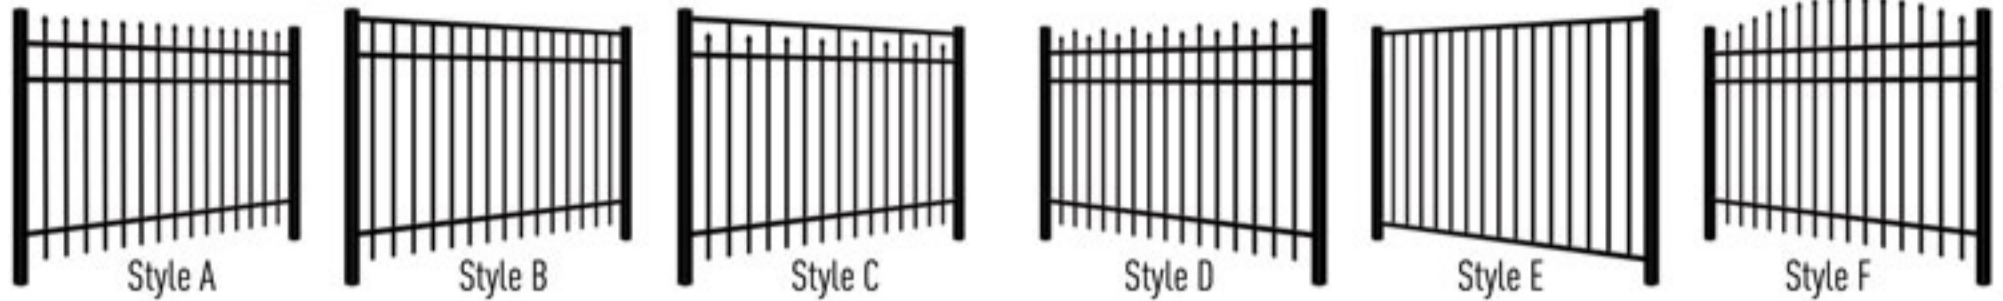

Hudson Fence offers a 30" range of angular adjustability (rackability) over a 72" section. This allows for easy installation regardless of how the terrain of a yard may slope.

All Good Neighbor Fences Sections, Posts and Gates are Proudly Made In The USA with American Materials.

Good Neighbor

Good Neighbor Fencing Inc

www.GoodNeighborFencing.com

Fences

804.737.4664

Good Neighbor Fences Aluminum Fencing is offered in 6 styles, in several heights and in three picket configurations; Standard Picket, Double Picket and Puppy Picket. Available in Black, Bronze and White

- **Style A: 3-Rail Picket Top** Available Heights: 36", 48", 54", 60" and 72" Available Picket Configurations: Standard Picket, Double Picket and Puppy Picket
- **Style B: 3-Rail Smooth Top** Available Heights: 36", 48", 54", 60" and 72" Available Picket Configurations: Standard Picket, Double Picket and Puppy Picket
- **Style C: 3-Rail Smooth Top With Pickets** Available Heights: 36", 48", 54", 60" and 72" Available Picket Configurations: Standard Picket, Double Picket and Puppy Picket
- **Style D: 3-Rail Alternating Picket Top** Available Heights: 36", 48", 54", 60" and 72" Available Picket Configurations: Standard Picket, Double Picket and Puppy Picket
- **Style E: 2-Rail Smooth Top** Available Heights: 36", 48", 54" and 60" Available Picket Configurations: Standard Picket and Double Picket
- **Style F: 3-Rail Arched Picket Top** Available Heights: 36", 48", 54" and 60" Available Picket Configurations: Standard Picket and Puppy Picket

Picket Configurations

B.O.C.A. Pool Code Approved Heights

Style A Standard Picket: 60" Flush Bottom and 72" Double Picket: 48", 54", 60" and 72"
 Styles B and C Standard Picket: 54" Flush Bottom, 60" and 72" Double Picket: 48", 54", 60" and 72"
 Style D Standard Picket: 60" Flush Bottom and 72" Double Picket: 54", 60" and 72"
 Style E Standard Picket: 48", 54" and 60" Double Picket: 48", 54" and 60"
 Style F Standard Picket: 60" Flush Bottom