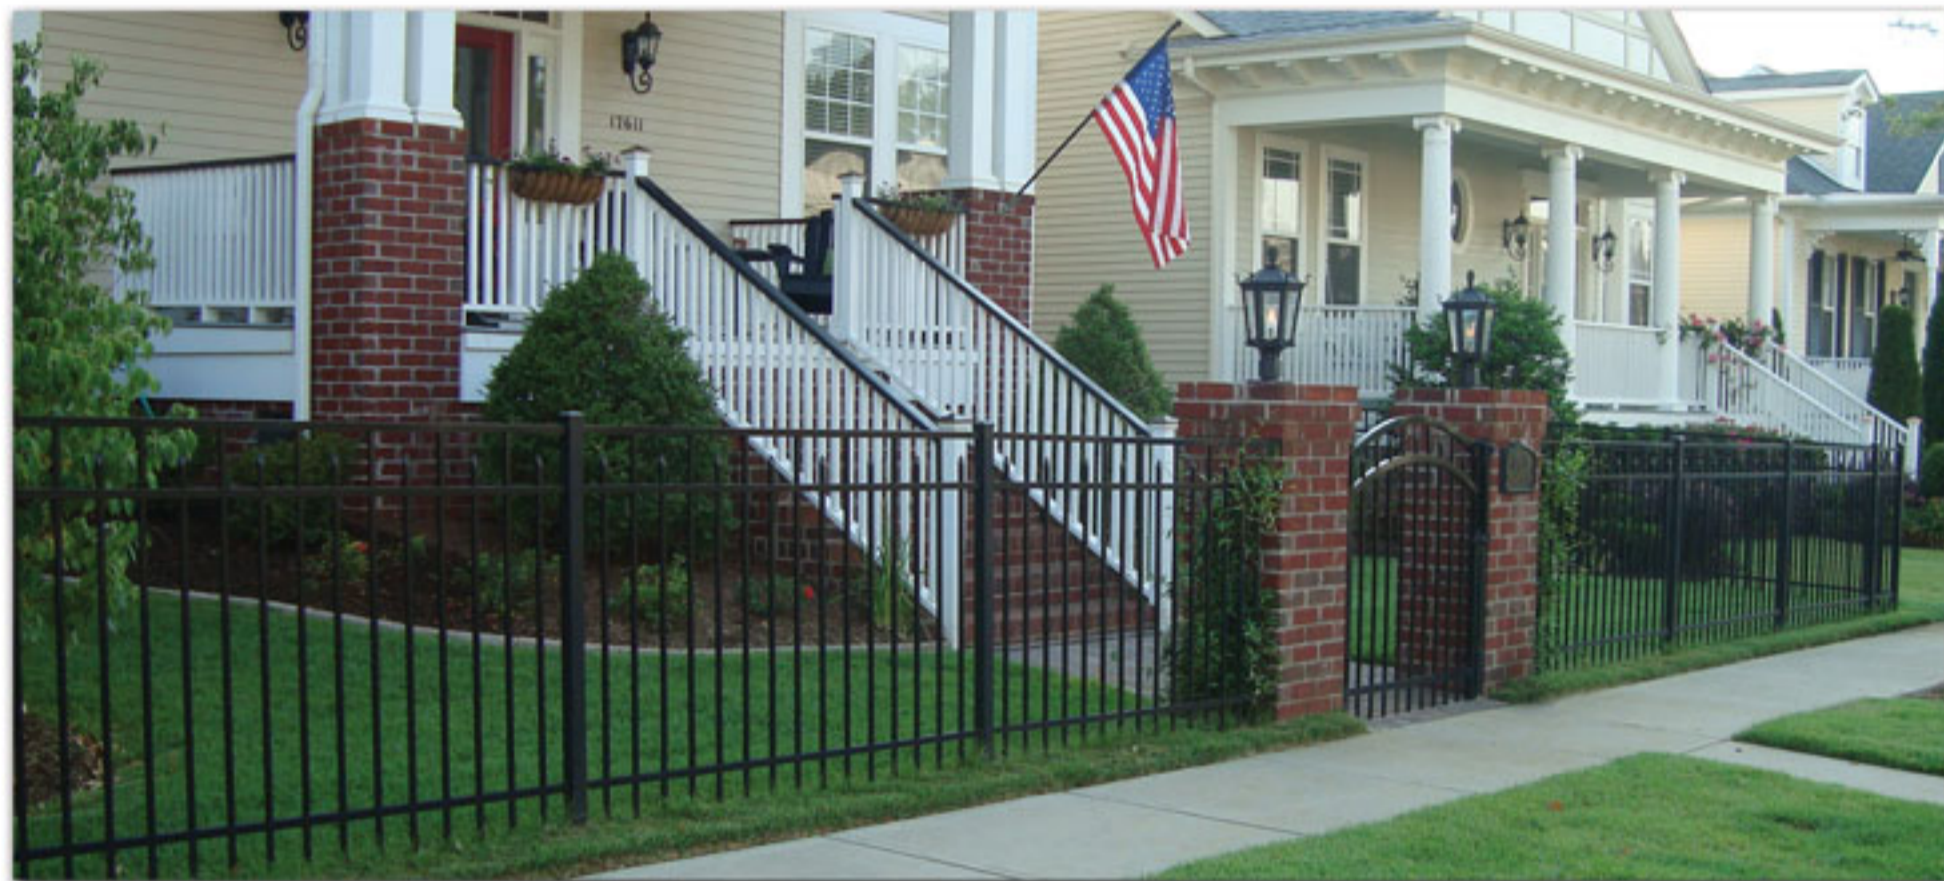

Good Neighbor

Good Neighbor Fencing Inc

www.GoodNeighborFencing.com

Fences

804.737.4664

With the appearance of wrought iron and the benefits of maintenance-free aluminum, Good Neighbor Fences products are sure to add value and character to any home. Our powder coat finish is more durable than a painted or baked-on enamel finish and is backed by our limited lifetime warranty. Offered in Black, Bronze and White.

Our fencing is the perfect choice to surround your pool, pond or other water feature. Being constructed from 6063-T5 aluminum, our residential fence is rust resistant and its TGIC polyester powder coat finish withstands the moisture and chemicals found in a swimming pool environment.

Limited Lifetime Warranty

Every Good Neighbor Fences fence is backed by our limited lifetime warranty. This guarantee covers our products against rust, defects in craftsmanship and materials, as well as chipping, peeling or cracking of the TGIC polyester powder coat finish.