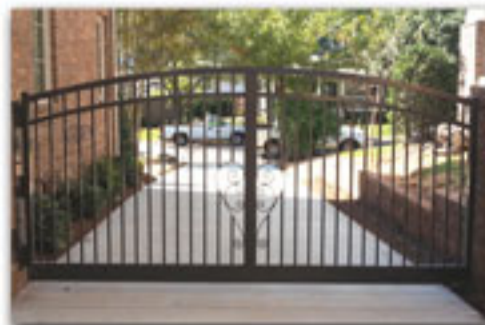

Decorative Accents

Good Neighbor Fences carries several decorative accents

- Triad, Victorian and Quad Picket Finials
- Butterfly and Estate Scrolls
- Decorative Accent Rings
- Post Caps Offered in Standard Flat and 2" Diameter Ball

All Good Neighbor Fences Sections, Posts and Gates are Proudly Made In The USA with American Materials.