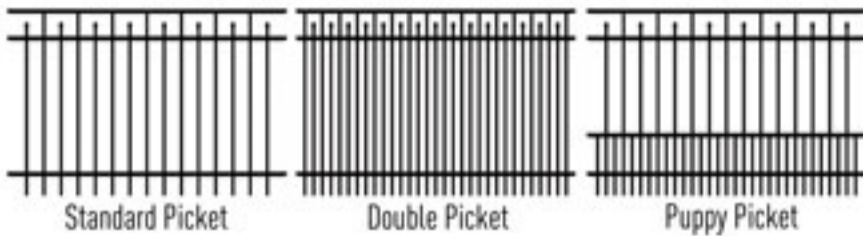

Hudson Fence offers a 30" range of angular adjustability (rackability) over a 72" section. This allows for easy installation regardless of how the terrain of a yard may slope.

All Good Neighbor Fences Sections, Posts and Gates are Proudly Made In The USA with American Materials.

Good Neighbor

Good Neighbor Fencing Inc

www.GoodNeighborFencing.com

Fences

804.737.4664

Good Neighbor Fences Aluminum Fencing is offered in 6 styles, in several heights and in three picket configurations; Standard Picket, Double Picket and Puppy Picket. Available in Black, Bronze and White

- **Style A: 3-Rail Picket Top** Available Heights: 36", 48", 54", 60" and 72" Available Picket Configurations: Standard Picket, Double Picket and Puppy Picket
- **Style B: 3-Rail Smooth Top** Available Heights: 36", 48", 54", 60" and 72" Available Picket Configurations: Standard Picket, Double Picket and Puppy Picket
- **Style C: 3-Rail Smooth Top With Pickets** Available Heights: 36", 48", 54", 60" and 72" Available Picket Configurations: Standard Picket, Double Picket and Puppy Picket
- **Style D: 3-Rail Alternating Picket Top** Available Heights: 36", 48", 54", 60" and 72" Available Picket Configurations: Standard Picket, Double Picket and Puppy Picket
- **Style E: 2-Rail Smooth Top** Available Heights: 36", 48", 54" and 60" Available Picket Configurations: Standard Picket and Double Picket
- **Style F: 3-Rail Arched Picket Top** Available Heights: 36", 48", 54" and 60" Available Picket Configurations: Standard Picket and Puppy Picket

Picket Configurations

B.O.C.A. Pool Code Approved Heights

Style A Standard Picket: 60" Flush Bottom and 72" Double Picket: 48", 54", 60" and 72"
 Styles B and C Standard Picket: 54" Flush Bottom, 60" and 72" Double Picket: 48", 54", 60" and 72"
 Style D Standard Picket: 60" Flush Bottom and 72" Double Picket: 54", 60" and 72"
 Style E Standard Picket: 48", 54" and 60" Double Picket: 48", 54" and 60"
 Style F Standard Picket: 60" Flush Bottom