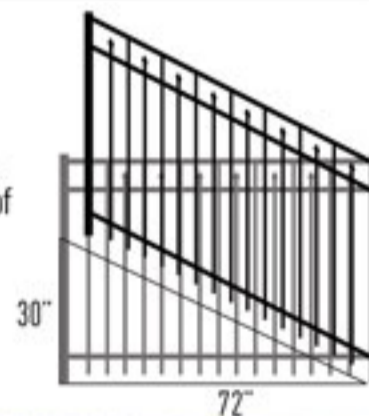

Fence Section and Gate General Specifications

- Limited Lifetime Warranty
- TGIC Polyester Powder Coating
- Stainless Steel Colored Head Screws
- All Sections are Pre-Assembled
- Gates are Constructed with a Welded Frame
- Gates are Available in Straight Top, Arched Top, Rainbow Arch and Estate Arch Styles
- Standard Section Packaging is 8 or 10 Sections per Box
- Six Styles to Choose From in Several Heights and Three Picket Configurations

Hudson Fence offers a 30" range of angular adjustability (rackability) over a 72" section. This allows for easy installation regardless of how the terrain of a yard may slope.